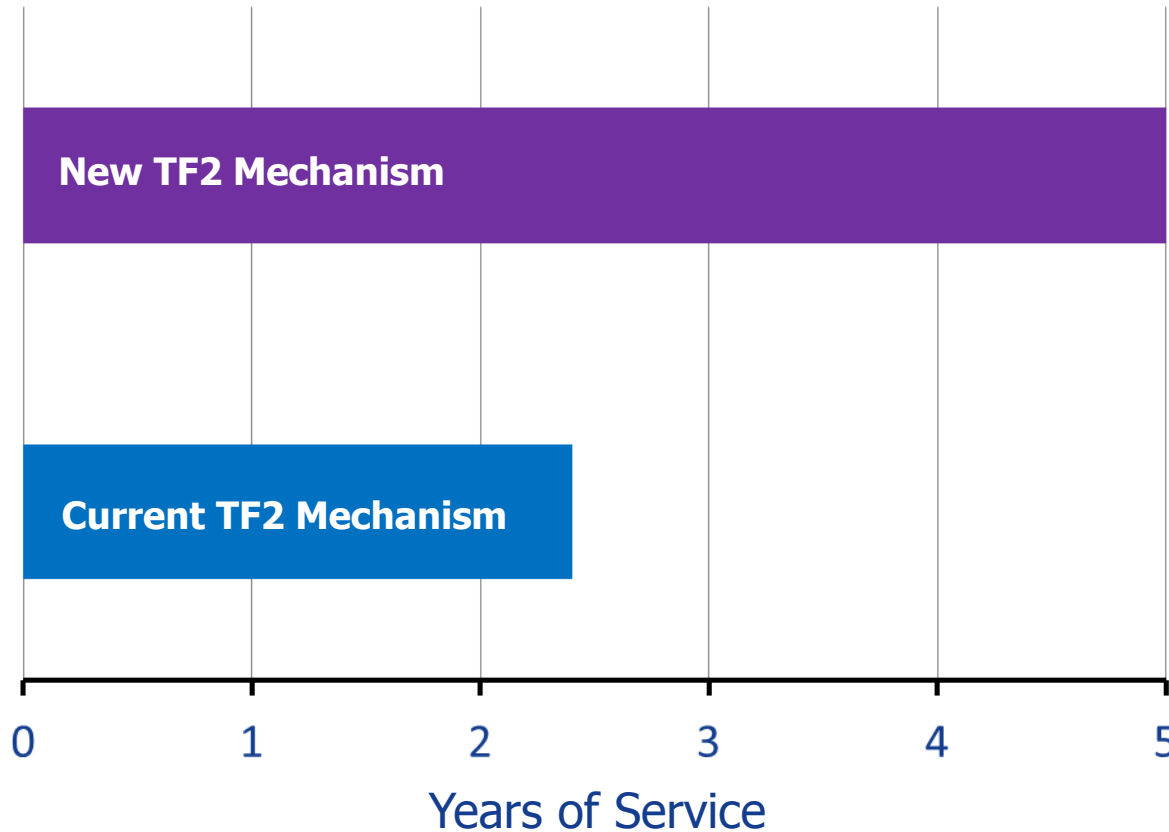

New TF2 Mechanism – Improved Battery Performance

- Based on 4 cartridges per year, the New TF2 Mechanism will last over twice as long as the Current Mechanism on a set of batteries.

Be the world's leading away from home skin care system company

• Australia • Belgium • Canada • Denmark • Finland • France • Germany • Ireland • Luxembourg • Netherlands • New Zealand • Norway • Portugal • Singapore • Spain • Sweden • UK • USA •