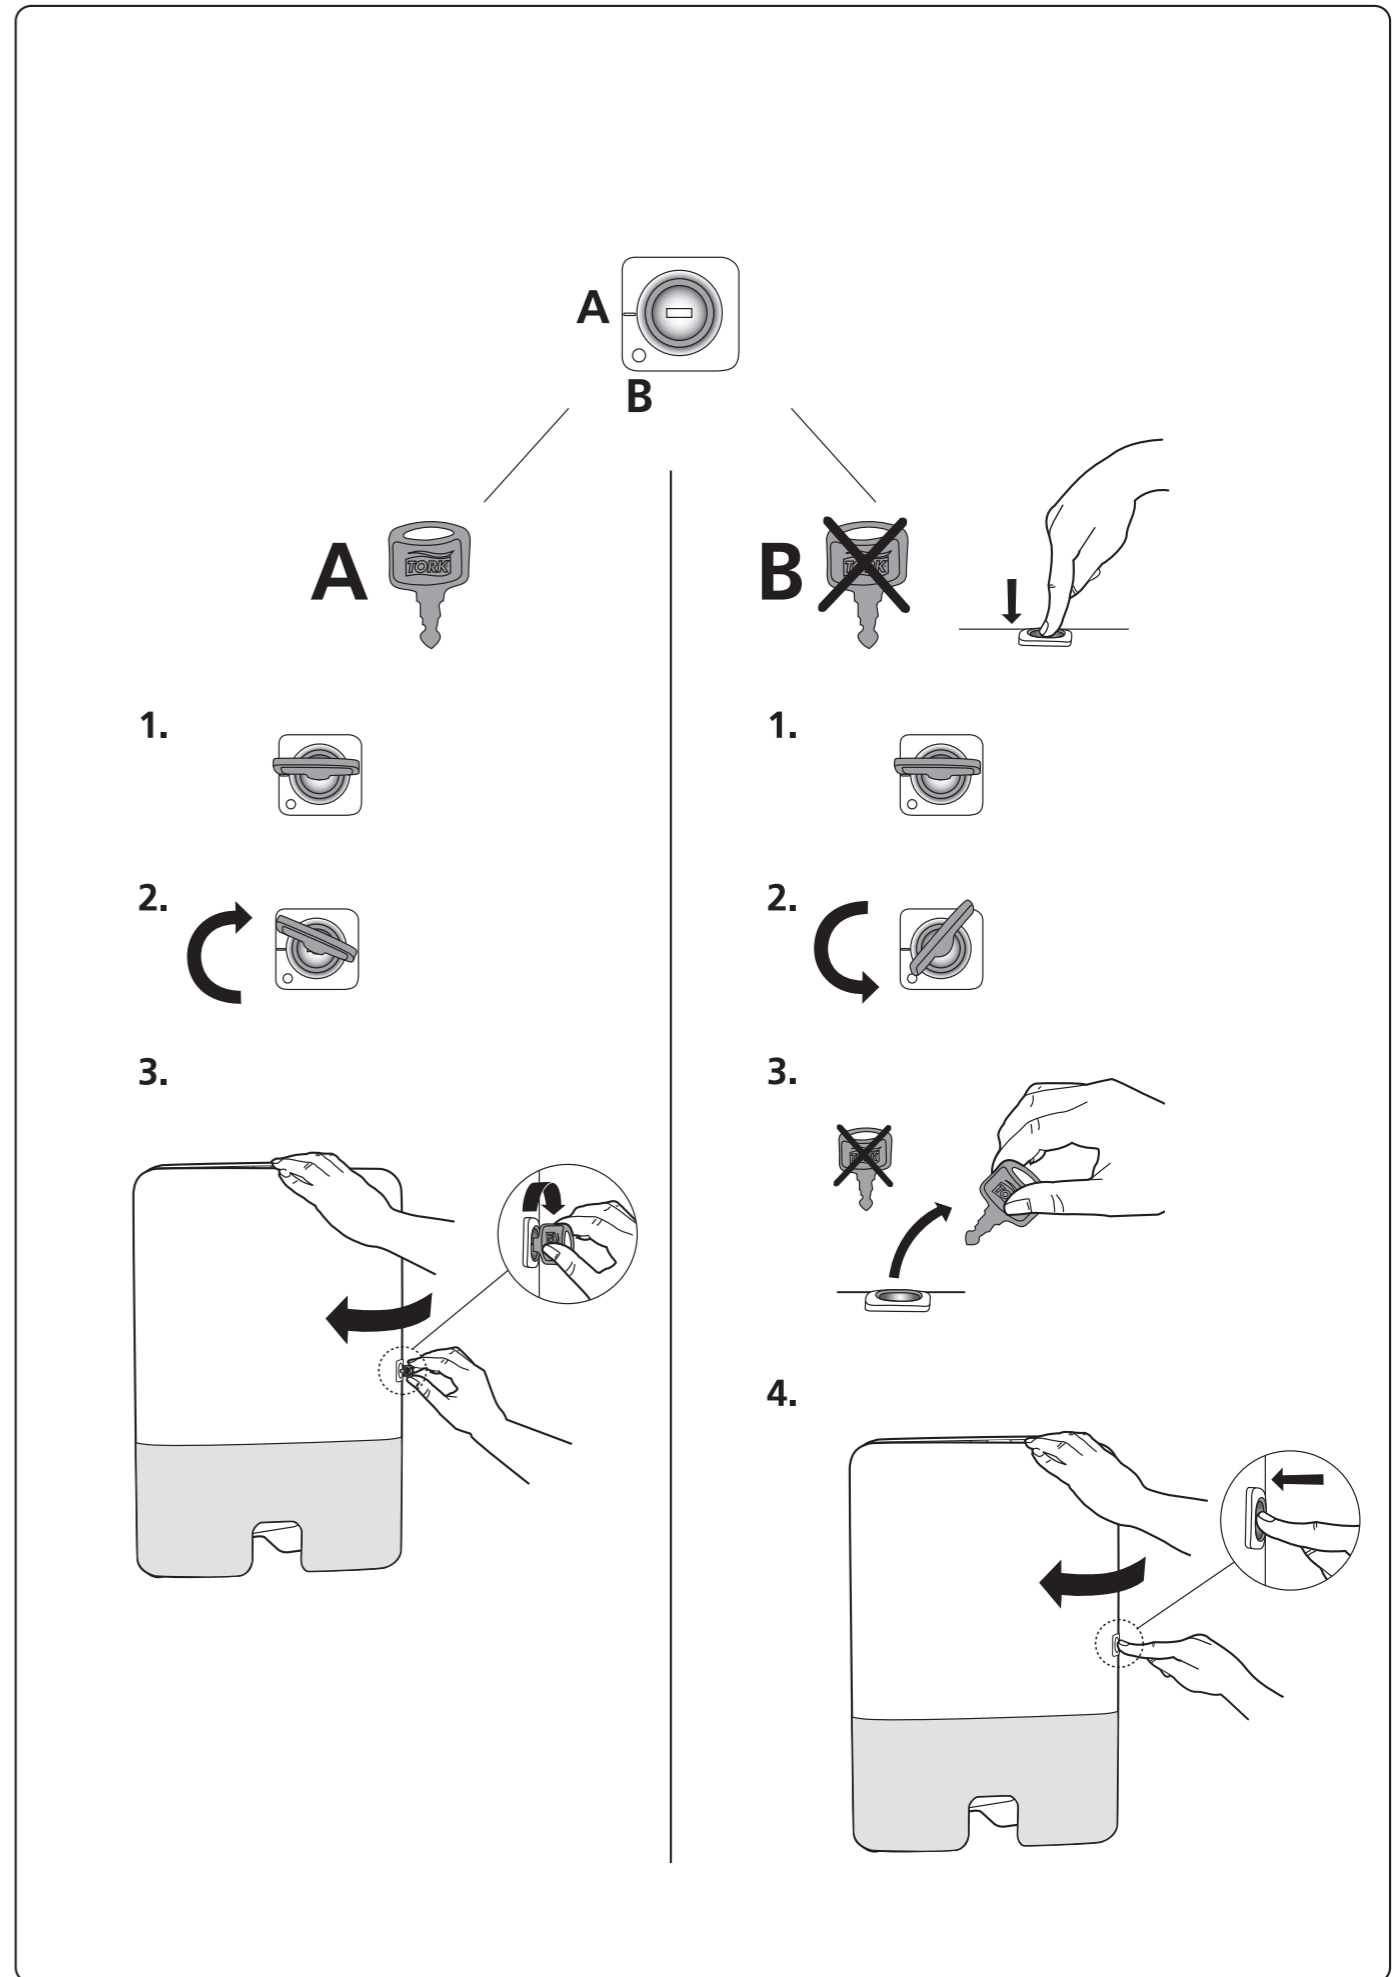

# Tork Xpress® Multifold Hand Towel Dispenser

H2

## Cleaning instructions

- Clean dispenser with mild detergent and soft cloth

2.

x 2,5

3.

4.

5

1.

2.

2

3.  x 2  
 x 2

4.

5.

-  x 2  
 x 2

1.