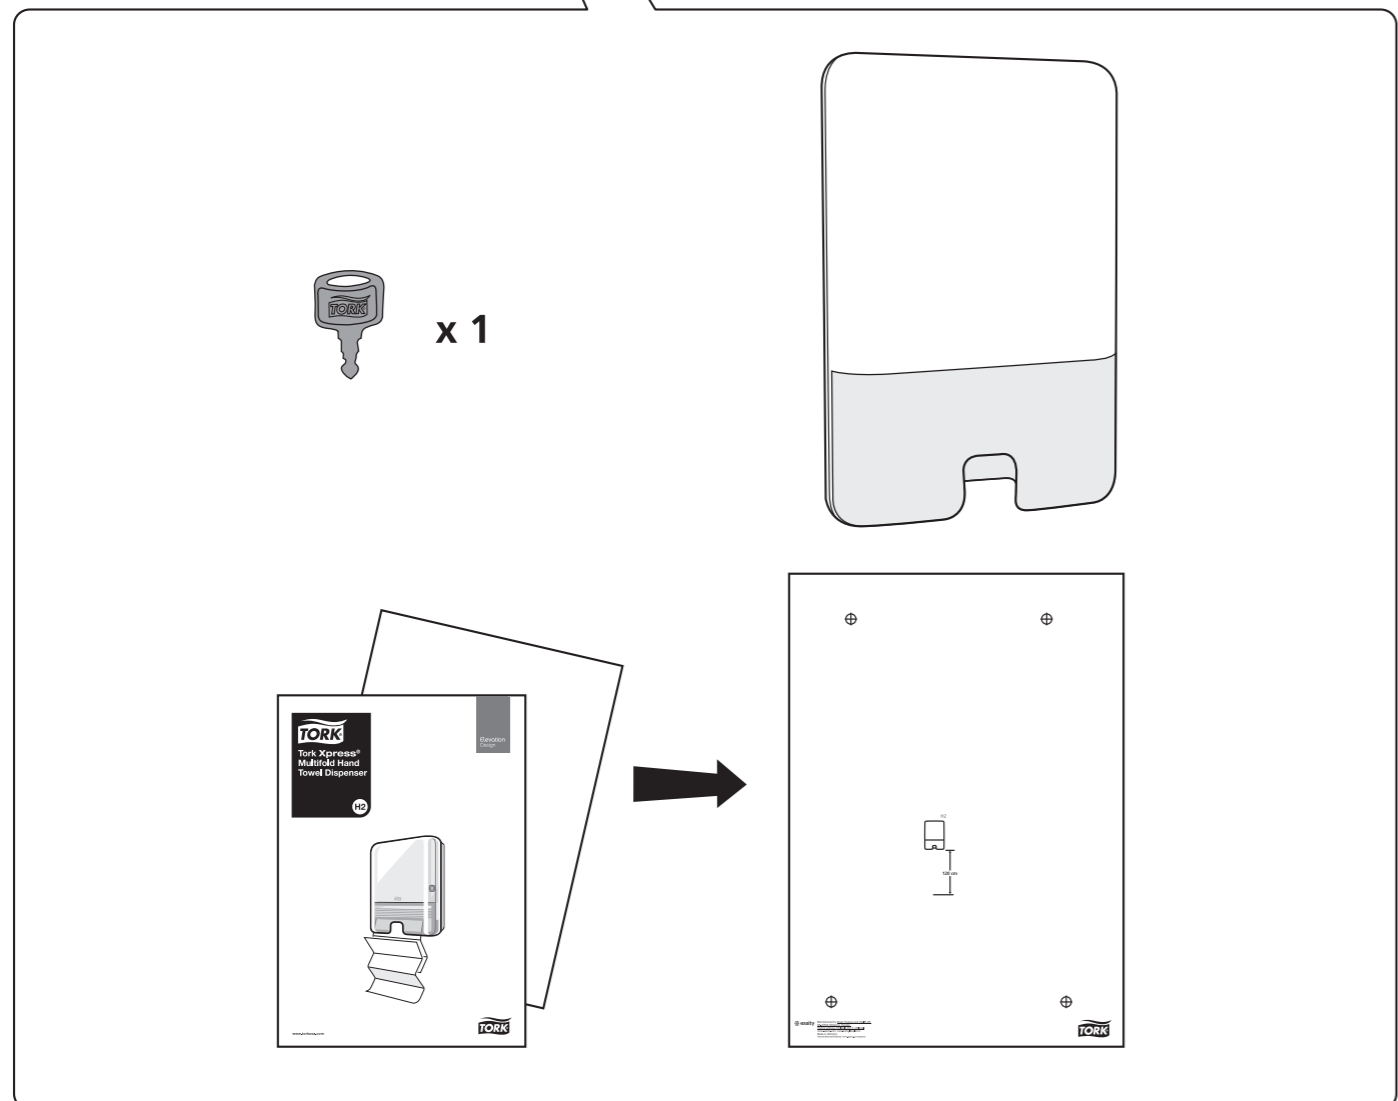

# Tork Xpress® Multifold Hand Towel Dispenser

H2

## Cleaning instructions

- Clean dispenser with mild detergent and soft cloth

2.

x 2,5

3.

4.

5

1.

2.

2

3.  x 2  
 x 2

4.

5.

-  x 2  
 x 2

1.