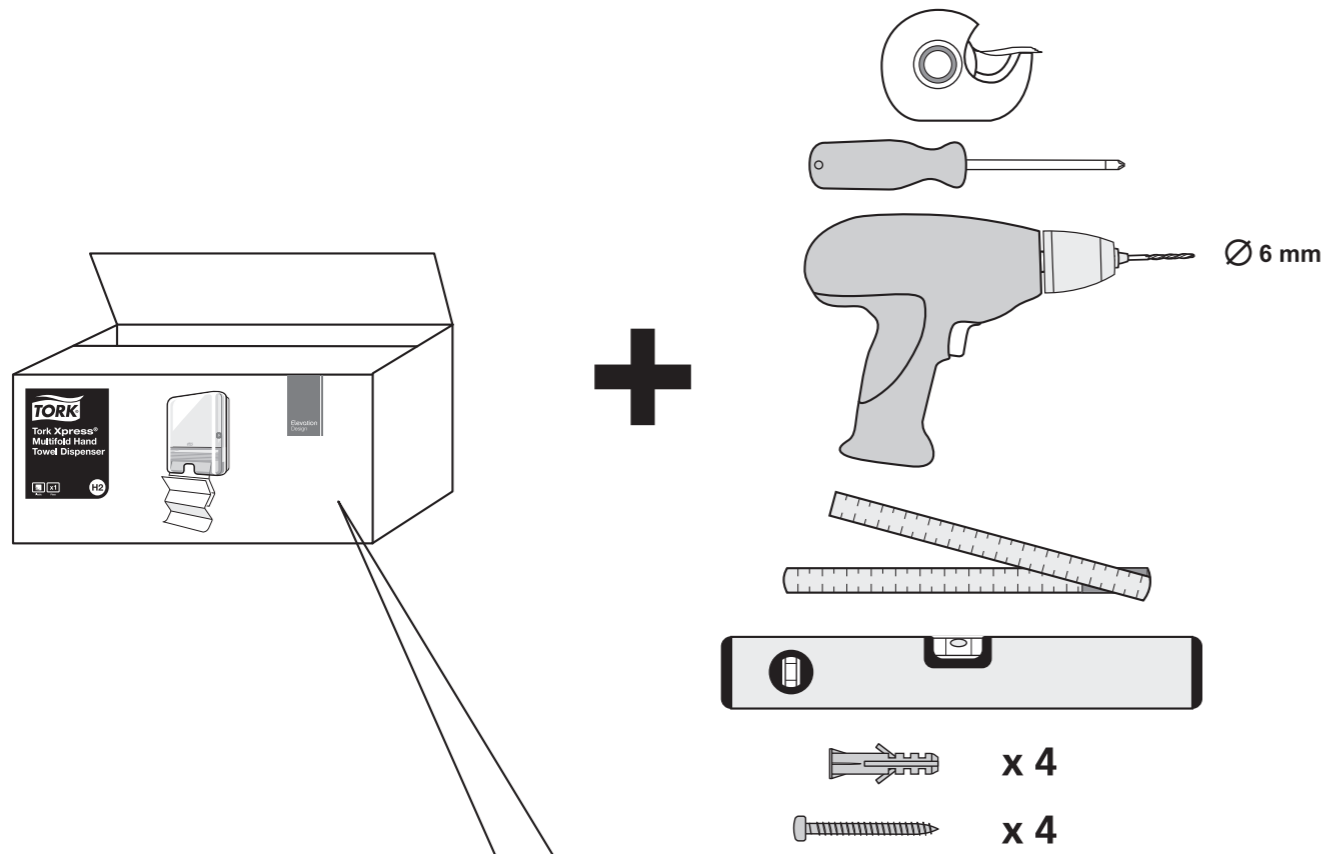

# Tork Xpress® Multifold Hand Towel Dispenser

H2

## Cleaning instructions

- Clean dispenser with mild detergent and soft cloth

2.

x 2,5

3.

4.

5

1.

2.

2

3.  x 2  
 x 2

4.

5.

-  x 2  
 x 2

1.